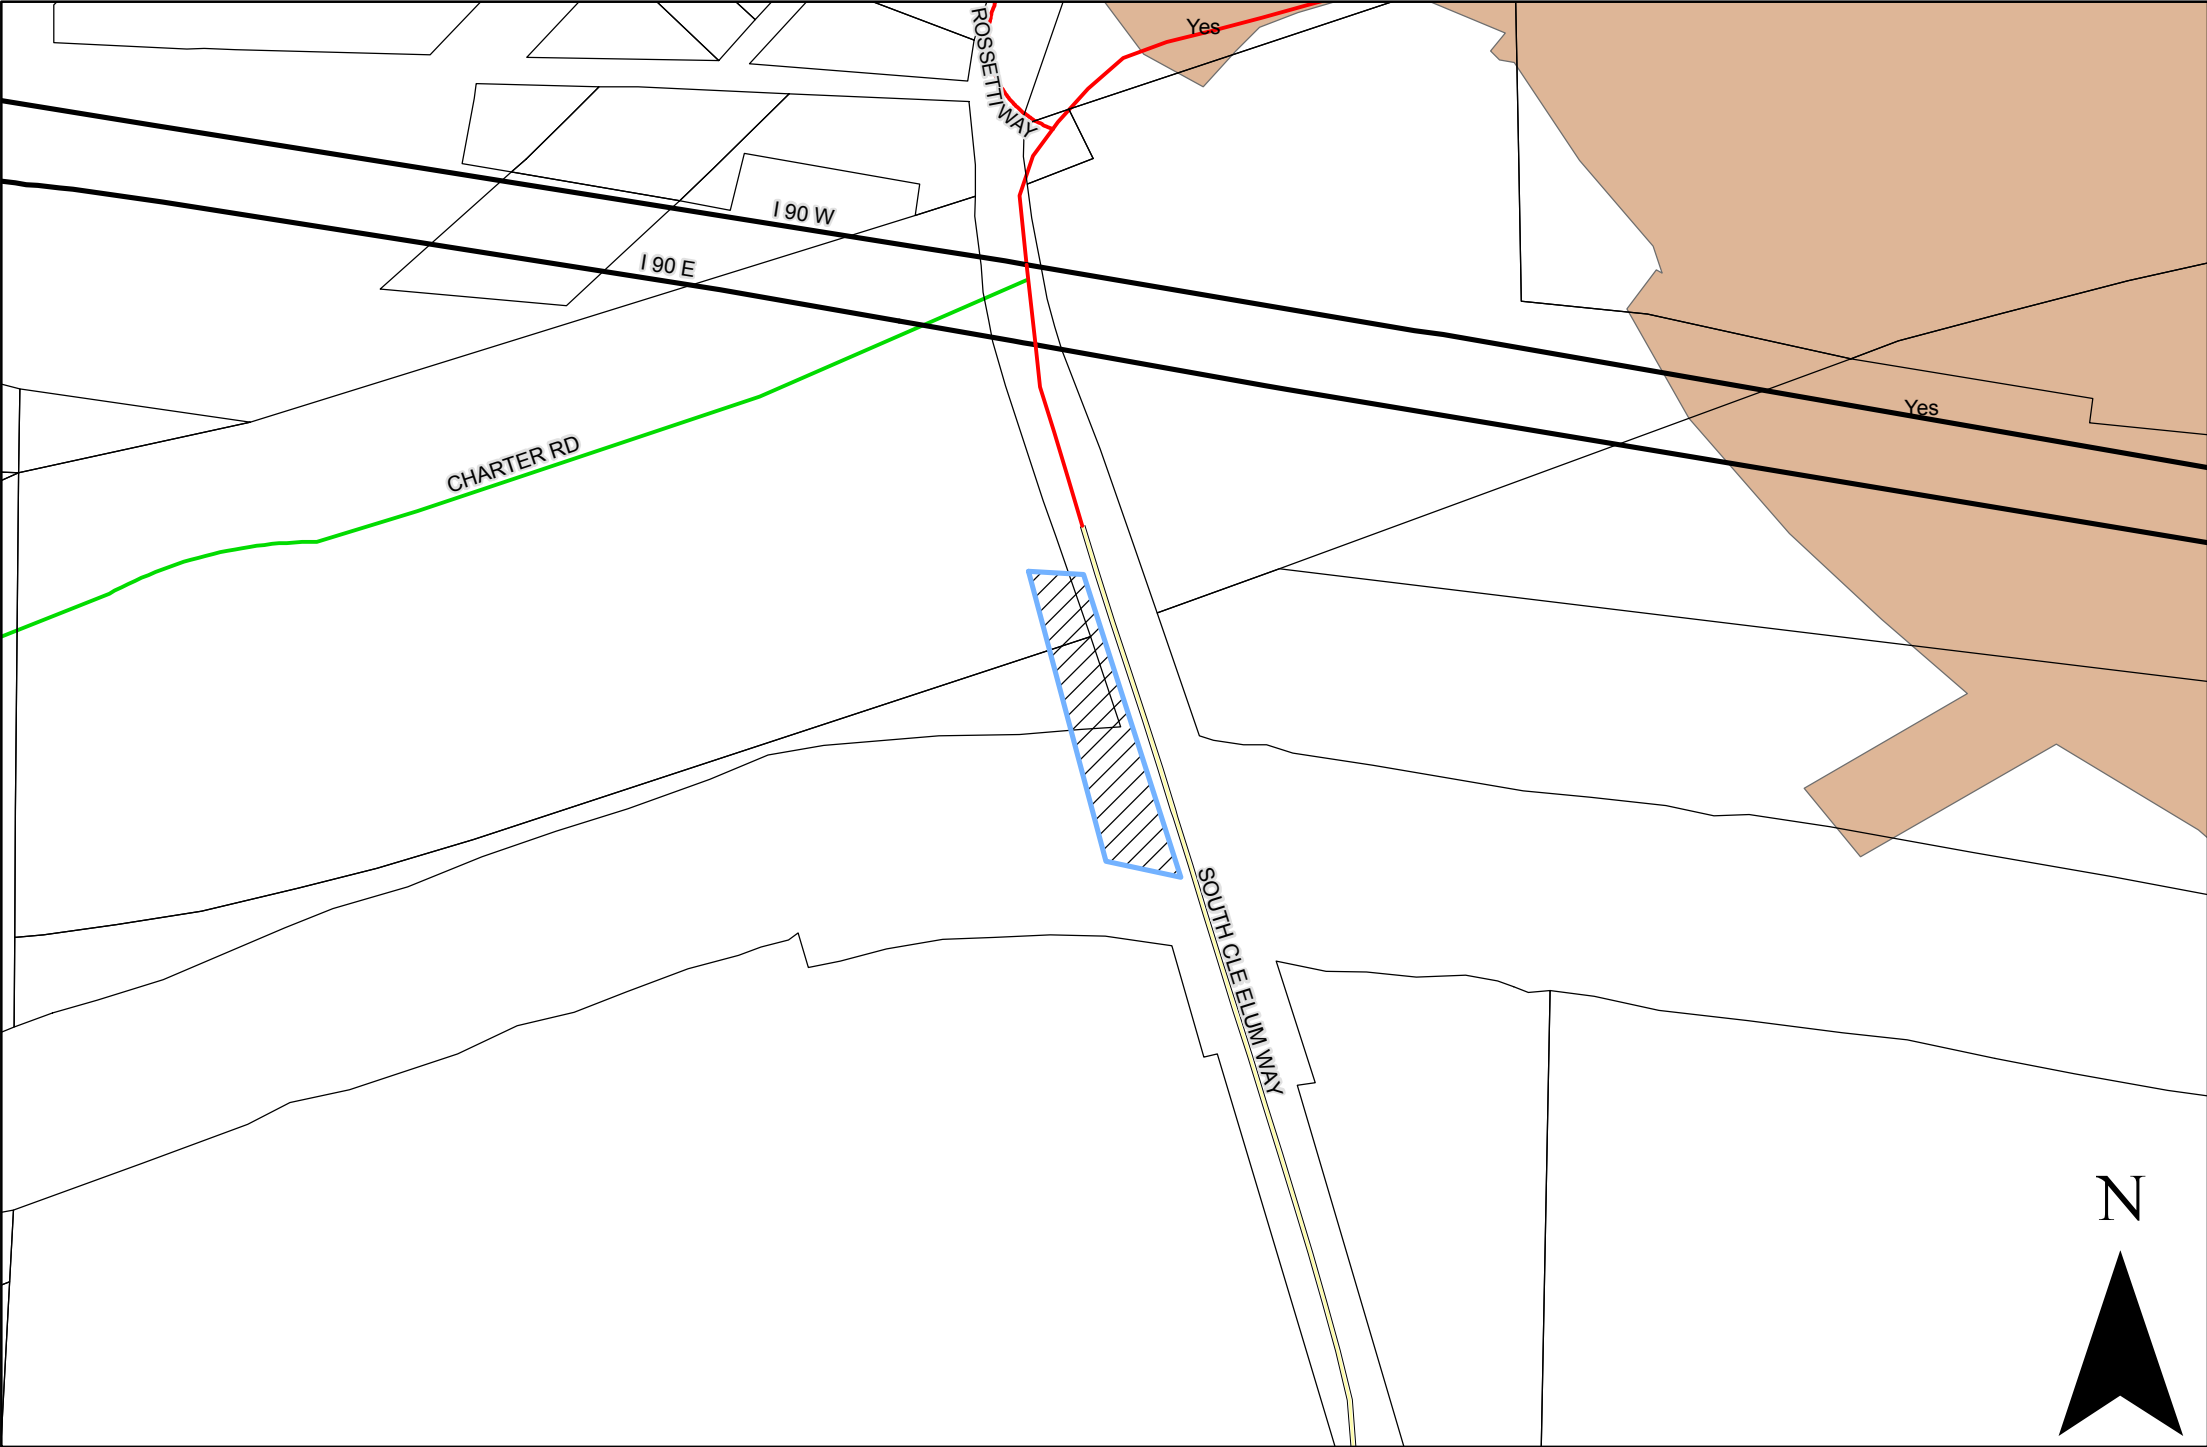

SX-18-00023 City of Cle Elum

1:2,000

Coalmines and Landslides